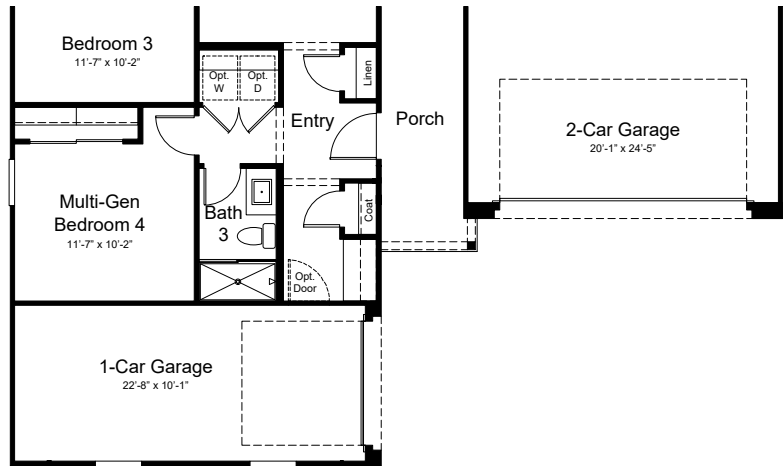

5026MG - Zion
Artisan at Asante
Passage Collection

Elevation A

5026MG - Zion
Artisan at Asante
Passage Collection

Elevation C

Elevation E

Elevation F

5026MG - Zion
Artisan at Asante
Passage Collection

Optional 4' Garage Extension
at Elevation A

Optional 4' Garage Extension
at Elevation C

Optional 4' Garage Extension
at Elevation E

Optional 4' Garage Extension
at Elevation F

Optional Gourmet
Kitchen

Optional 12080 Multi-Slide
Door at Great Room

Optional Super
Shower at Primary Bath

Optional Shower
ILO Tub at Bath 2

OPTIONS