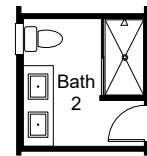

5026MG - Zion
Artisan at Asante
Passage Collection

Elevation A

5026MG - Zion
Artisan at Asante
Passage Collection

Elevation C

Elevation E

Elevation F

5026MG - Zion
Artisan at Asante
Passage Collection

Optional 4' Garage Extension
at Elevation A

Optional 4' Garage Extension
at Elevation C

Optional 4' Garage Extension
at Elevation E

Optional 4' Garage Extension
at Elevation F

Optional Gourmet
Kitchen

Optional 12080 Multi-Slide
Door at Great Room

Optional Super
Shower at Primary Bath

Optional Shower
ILO Tub at Bath 2

OPTIONS