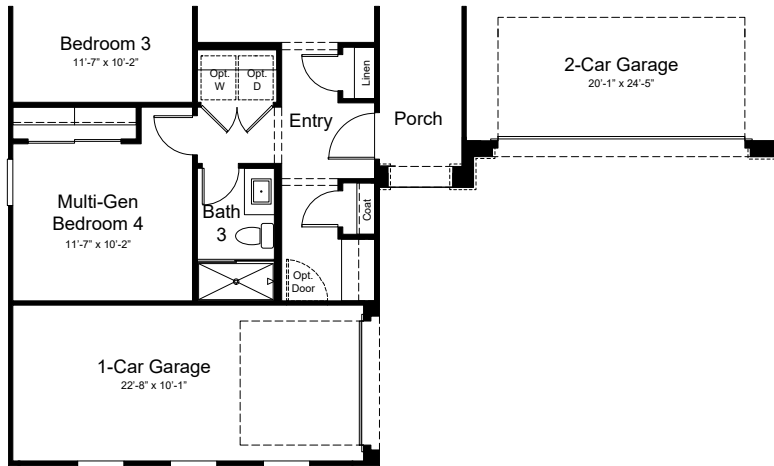

5026MG - Zion
Artisan at Asante
Passage Collection

Elevation A

5026MG - Zion
Artisan at Asante
Passage Collection

Elevation C

Elevation E

Elevation F

5026MG - Zion
Artisan at Asante
Passage Collection

Optional 4' Garage Extension
at Elevation A

Optional 4' Garage Extension
at Elevation C

Optional 4' Garage Extension
at Elevation E

Optional 4' Garage Extension
at Elevation F

Optional Gourmet
Kitchen

Optional 12080 Multi-Slide
Door at Great Room

Optional Super
Shower at Primary Bath

Optional Shower
ILO Tub at Bath 2

OPTIONS