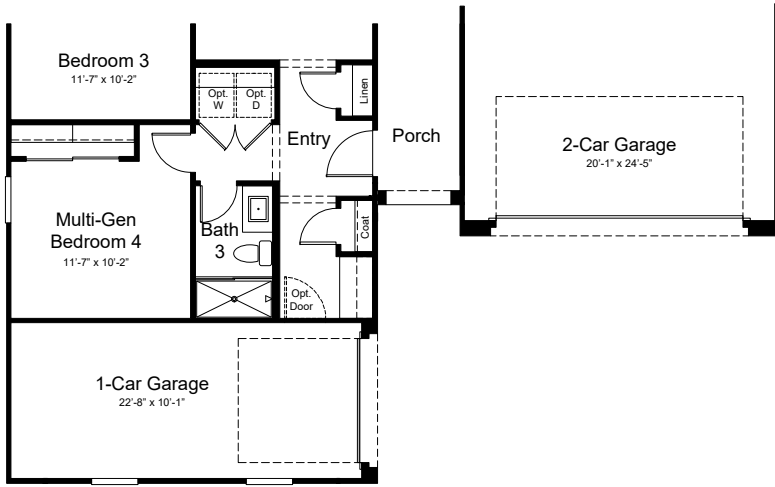

5026MG - Zion
Artisan at Asante
Passage Collection

Elevation A

5026MG - Zion
Artisan at Asante
Passage Collection

Elevation C

Elevation E

Elevation F

5026MG - Zion
Artisan at Asante
Passage Collection

Optional 4' Garage Extension
at Elevation A

Optional 4' Garage Extension
at Elevation C

Optional 4' Garage Extension
at Elevation E

Optional 4' Garage Extension
at Elevation F

Optional Gourmet
Kitchen

Optional 12080 Multi-Slide
Door at Great Room

Optional Super
Shower at Primary Bath

Optional Shower
ILO Tub at Bath 2

OPTIONS