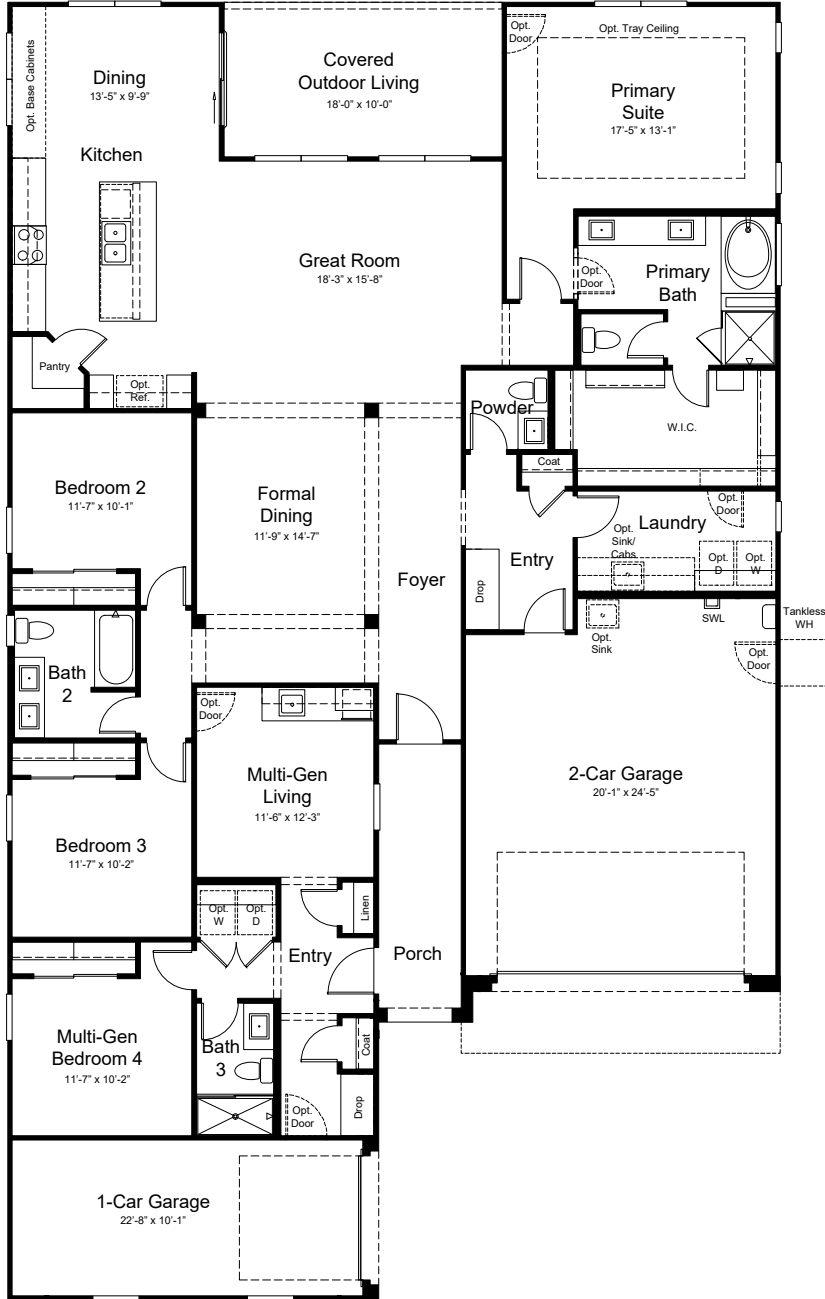

5026MG - Zion
Artisan at Asante
Passage Collection

Elevation A

5026MG - Zion
Artisan at Asante
Passage Collection

Elevation C

Elevation E

Elevation F

5026MG - Zion
Artisan at Asante
Passage Collection

Optional 4' Garage Extension
at Elevation A

Optional 4' Garage Extension
at Elevation C

Optional 4' Garage Extension
at Elevation E

Optional 4' Garage Extension
at Elevation F

Optional Gourmet
Kitchen

Optional 12080 Multi-Slide
Door at Great Room

Optional Super
Shower at Primary Bath

Optional Shower
ILO Tub at Bath 2

OPTIONS