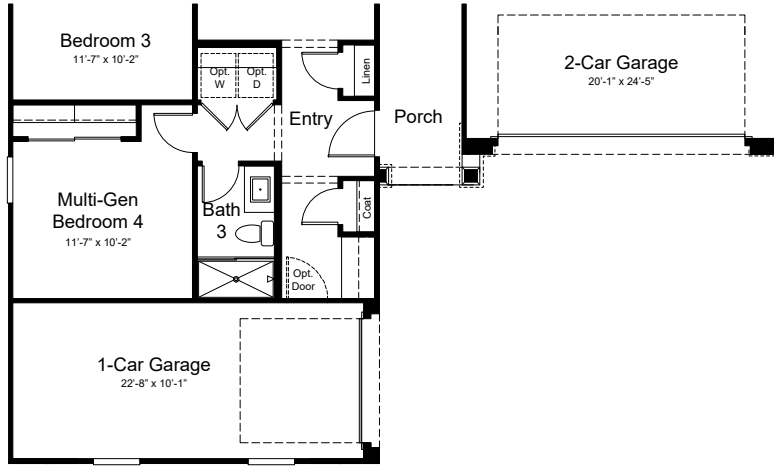

5026MG - Zion
Artisan at Asante
Passage Collection

Elevation A

5026MG - Zion
Artisan at Asante
Passage Collection

Elevation C

Elevation E

Elevation F

5026MG - Zion
Artisan at Asante
Passage Collection

Optional 4' Garage Extension
at Elevation A

Optional 4' Garage Extension
at Elevation C

Optional 4' Garage Extension
at Elevation E

Optional 4' Garage Extension
at Elevation F

Optional Gourmet
Kitchen

Optional 12080 Multi-Slide
Door at Great Room

Optional Super
Shower at Primary Bath

Optional Shower
ILO Tub at Bath 2

OPTIONS