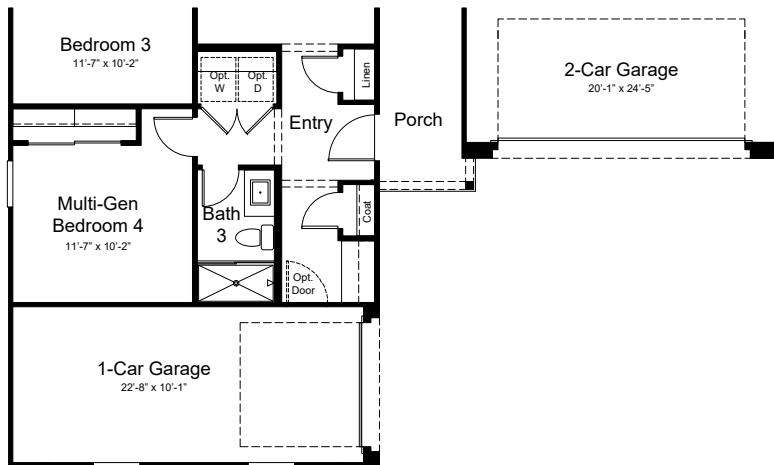

5026MG - Zion
Artisan at Asante
Passage Collection

Elevation A

5026MG - Zion
Artisan at Asante
Passage Collection

Elevation C

Elevation E

Elevation F

5026MG - Zion
Artisan at Asante
Passage Collection

Optional 4' Garage Extension
at Elevation A

Optional 4' Garage Extension
at Elevation C

Optional 4' Garage Extension
at Elevation E

Optional 4' Garage Extension
at Elevation F

Optional Gourmet
Kitchen

Optional 12080 Multi-Slide
Door at Great Room

Optional Super
Shower at Primary Bath

Optional Shower
ILO Tub at Bath 2

OPTIONS