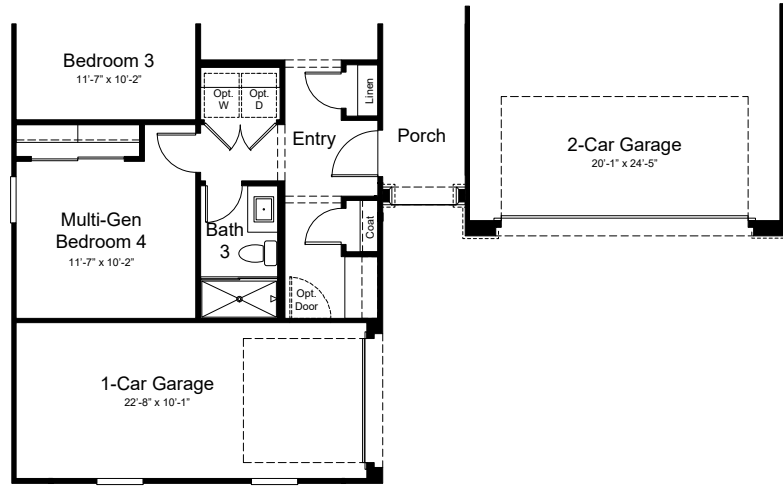

5026MG - Zion
Artisan at Asante
Passage Collection

Elevation A

5026MG - Zion
Artisan at Asante
Passage Collection

Elevation C

Elevation E

Elevation F

5026MG - Zion
Artisan at Asante
Passage Collection

Optional 4' Garage Extension
at Elevation A

Optional 4' Garage Extension
at Elevation C

Optional 4' Garage Extension
at Elevation E

Optional 4' Garage Extension
at Elevation F

Optional Gourmet
Kitchen

Optional 12080 Multi-Slide
Door at Great Room

Optional Super
Shower at Primary Bath

Optional Shower
ILO Tub at Bath 2

OPTIONS