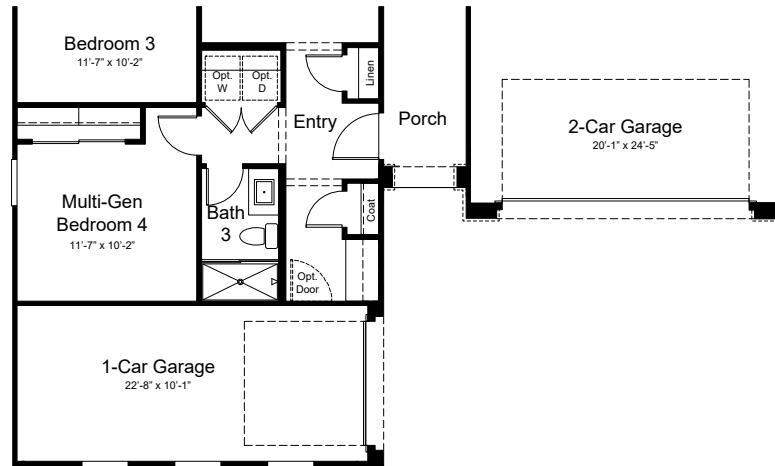

5026MG - Zion
Artisan at Asante
Passage Collection

Elevation A

5026MG - Zion
Artisan at Asante
Passage Collection

Elevation C

Elevation E

Elevation F

5026MG - Zion
Artisan at Asante
Passage Collection

Optional 4' Garage Extension
at Elevation A

Optional 4' Garage Extension
at Elevation C

Optional 4' Garage Extension
at Elevation E

Optional 4' Garage Extension
at Elevation F

Optional Gourmet
Kitchen

Optional 12080 Multi-Slide
Door at Great Room

Optional Super
Shower at Primary Bath

Optional Shower
ILO Tub at Bath 2

OPTIONS