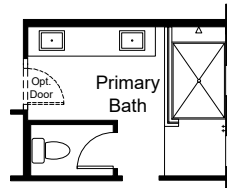

5026MG - Zion
Artisan at Asante
Passage Collection

Elevation A

5026MG - Zion
Artisan at Asante
Passage Collection

Elevation C

Elevation E

Elevation F

5026MG - Zion
Artisan at Asante
Passage Collection

Optional 4' Garage Extension
at Elevation A

Optional 4' Garage Extension
at Elevation C

Optional 4' Garage Extension
at Elevation E

Optional 4' Garage Extension
at Elevation F

Optional Gourmet
Kitchen

Optional 12080 Multi-Slide
Door at Great Room

Optional Super
Shower at Primary Bath

Optional Shower
ILO Tub at Bath 2

OPTIONS