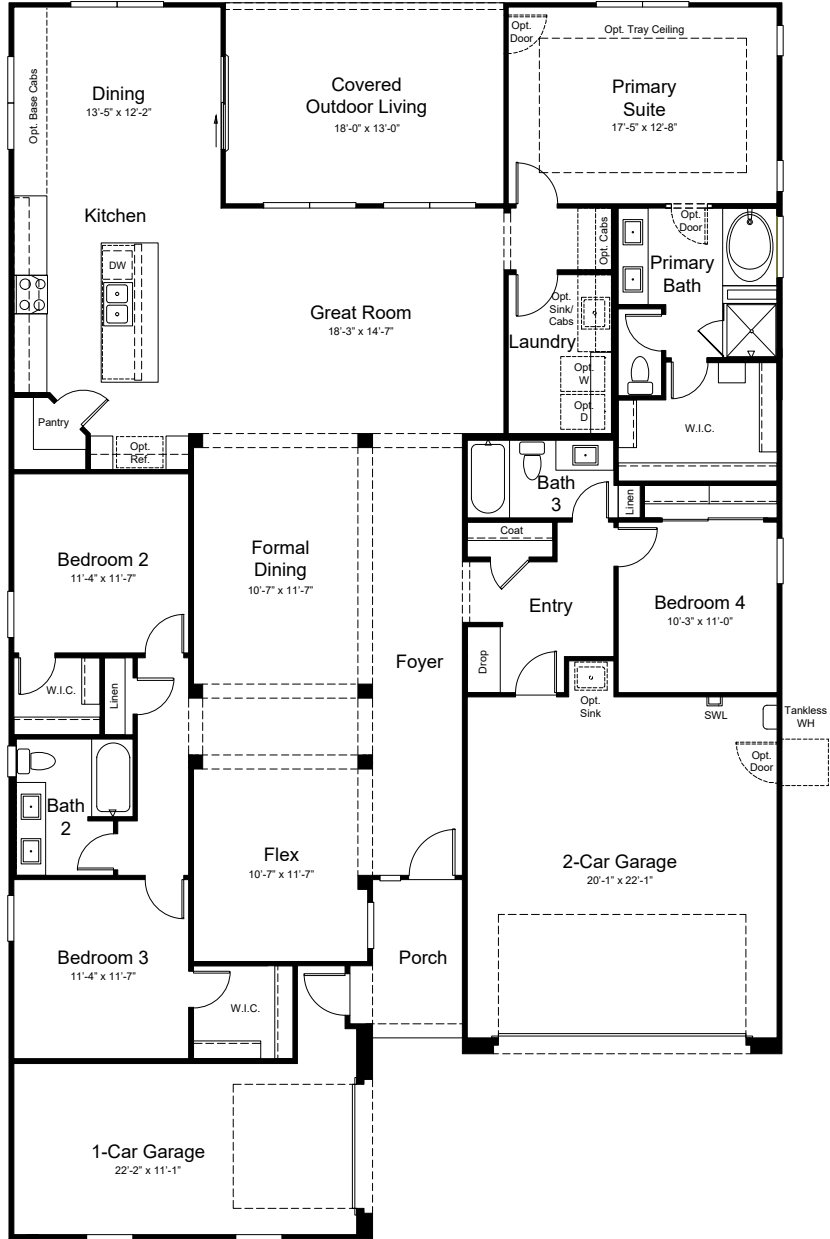

5025 - Yellowstone
Artisan at Asante
Passage Collection

Elevation A

Elevation C

Elevation E

Elevation F

Optional Gourmet
Kitchen

Optional Super Shower
at Primary Bath

Optional 12080 Multi-Slide
Door at Great Room

Optional Study ILO
Flex

Optional Exercise ILO
Bedroom 4

Optional Shower
ILO Tub at Bath 2

Optional Shower
ILO Tub at Bath 3

OPTIONS