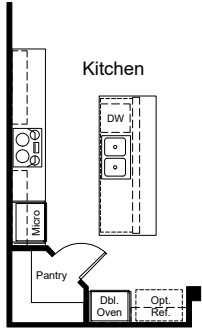

5025 - Yellowstone
Artisan at Asante
Passage Collection

Elevation A

Elevation C

Elevation E

Elevation F

Optional Gourmet
Kitchen

Optional Super Shower
at Primary Bath

Optional 12080 Multi-Slide
Door at Great Room

Optional Study ILO
Flex

Optional Exercise ILO
Bedroom 4

Optional Shower
ILO Tub at Bath 2

Optional Shower
ILO Tub at Bath 3

OPTIONS