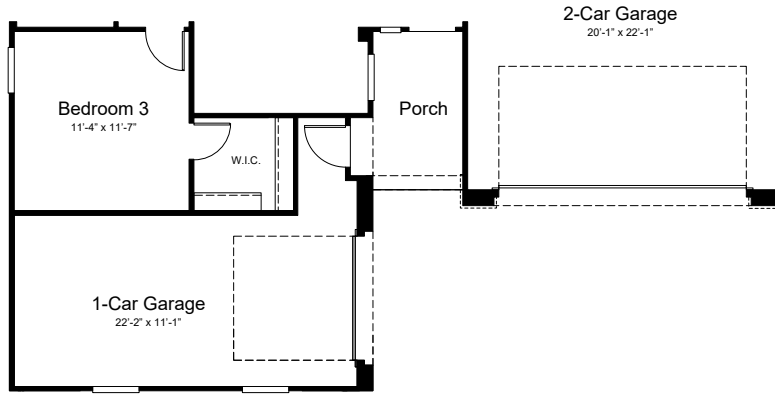

5025 - Yellowstone
Artisan at Asante
Passage Collection

Elevation A

Elevation C

Elevation E

Elevation F

Optional Gourmet
Kitchen

Optional Super Shower
at Primary Bath

Optional 12080 Multi-Slide
Door at Great Room

Optional Study ILO
Flex

Optional Exercise ILO
Bedroom 4

Optional Shower
ILO Tub at Bath 2

Optional Shower
ILO Tub at Bath 3

OPTIONS