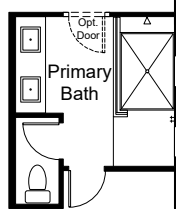

5025 - Yellowstone
Artisan at Asante
Passage Collection

Elevation A

Elevation C

Elevation E

Elevation F

Optional Gourmet
Kitchen

Optional Super Shower
at Primary Bath

Optional 12080 Multi-Slide
Door at Great Room

Optional Study ILO
Flex

Optional Exercise ILO
Bedroom 4

Optional Shower
ILO Tub at Bath 2

Optional Shower
ILO Tub at Bath 3

OPTIONS