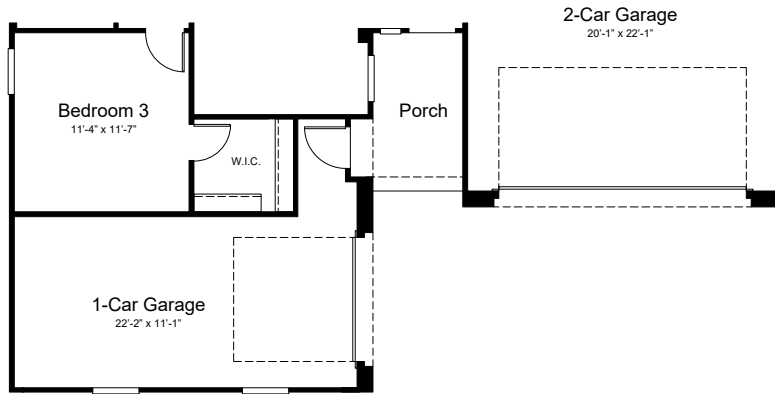

5025 - Yellowstone
Artisan at Asante
Passage Collection

Elevation A

Elevation C

Elevation E

Elevation F

Optional Gourmet
Kitchen

Optional Super Shower
at Primary Bath

Optional 12080 Multi-Slide
Door at Great Room

Optional Study ILO
Flex

Optional Exercise ILO
Bedroom 4

Optional Shower
ILO Tub at Bath 2

Optional Shower
ILO Tub at Bath 3

OPTIONS