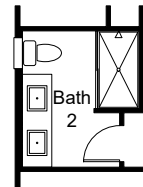

5025 - Yellowstone
Artisan at Asante
Passage Collection

Elevation A

Elevation C

Elevation E

Elevation F

Optional Gourmet
Kitchen

Optional Super Shower
at Primary Bath

Optional 12080 Multi-Slide
Door at Great Room

Optional Study ILO
Flex

Optional Exercise ILO
Bedroom 4

Optional Shower
ILO Tub at Bath 2

Optional Shower
ILO Tub at Bath 3

OPTIONS