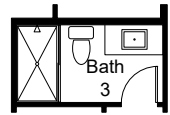

5025 - Yellowstone
Artisan at Asante
Passage Collection

Elevation A

Elevation C

Elevation E

Elevation F

Optional Gourmet
Kitchen

Optional Super Shower
at Primary Bath

Optional 12080 Multi-Slide
Door at Great Room

Optional Study ILO
Flex

Optional Exercise ILO
Bedroom 4

Optional Shower
ILO Tub at Bath 2

Optional Shower
ILO Tub at Bath 3

OPTIONS