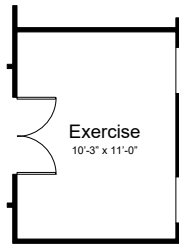

5025 - Yellowstone
Artisan at Asante
Passage Collection

Elevation A

Elevation C

Elevation E

Elevation F

Optional Gourmet
Kitchen

Optional Super Shower
at Primary Bath

Optional 12080 Multi-Slide
Door at Great Room

Optional Study ILO
Flex

Optional Exercise ILO
Bedroom 4

Optional Shower
ILO Tub at Bath 2

Optional Shower
ILO Tub at Bath 3

OPTIONS