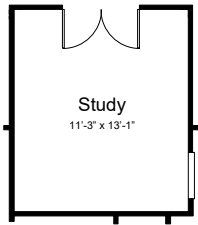

5025 - Yellowstone
Artisan at Asante
Passage Collection

Elevation A

Elevation C

Elevation E

Elevation F

Optional Gourmet
Kitchen

Optional Super Shower
at Primary Bath

Optional 12080 Multi-Slide
Door at Great Room

Optional Study ILO
Flex

Optional Exercise ILO
Bedroom 4

Optional Shower
ILO Tub at Bath 2

Optional Shower
ILO Tub at Bath 3

OPTIONS