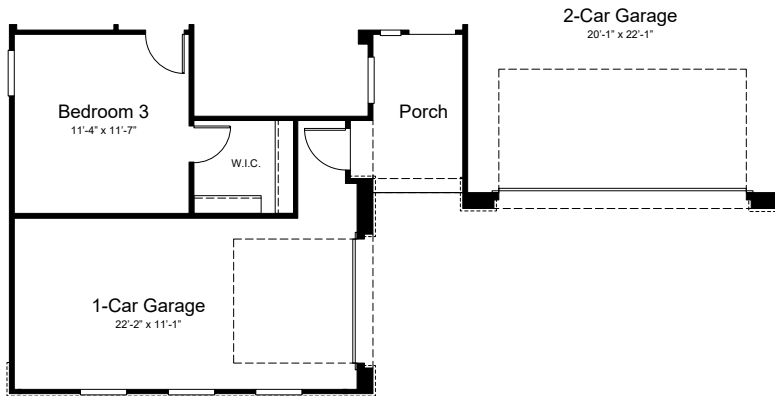

5025 - Yellowstone
Artisan at Asante
Passage Collection

Elevation A

Elevation C

Elevation E

Elevation F

Optional Gourmet
Kitchen

Optional Super Shower
at Primary Bath

Optional 12080 Multi-Slide
Door at Great Room

Optional Study ILO
Flex

Optional Exercise ILO
Bedroom 4

Optional Shower
ILO Tub at Bath 2

Optional Shower
ILO Tub at Bath 3

OPTIONS