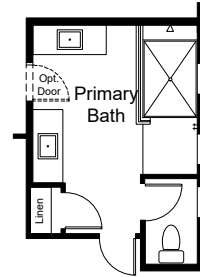

5024 - Cascade
Artisan at Asante
Passage Collection

Elevation A

5024 - Cascade
Artisan at Asante
Passage Collection

Elevation C

Elevation E

5024 - Cascade
Artisan at Asante
Passage Collection

Elevation F

Optional Gourmet Kitchen

Optional 12080 Multi-Slide Door at Great Room

Optional Super Shower at Primary Bath

Optional Study ILO Bedroom 4

Optional Flex ILO Bedroom 4

Optional Shower ILO Tub at Bath 2

Optional Shower ILO Tub at Bath 3