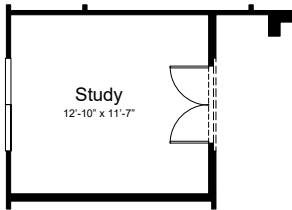

5024 - Cascade
Artisan at Asante
Passage Collection

Elevation A

5024 - Cascade
Artisan at Asante
Passage Collection

Elevation C

Elevation E

5024 - Cascade
Artisan at Asante
Passage Collection

Elevation F

Optional Gourmet Kitchen

Optional 12080 Multi-Slide Door at Great Room

Optional Super Shower at Primary Bath

Optional Study ILO Bedroom 4

Optional Flex ILO Bedroom 4

Optional Shower ILO Tub at Bath 2

Optional Shower ILO Tub at Bath 3