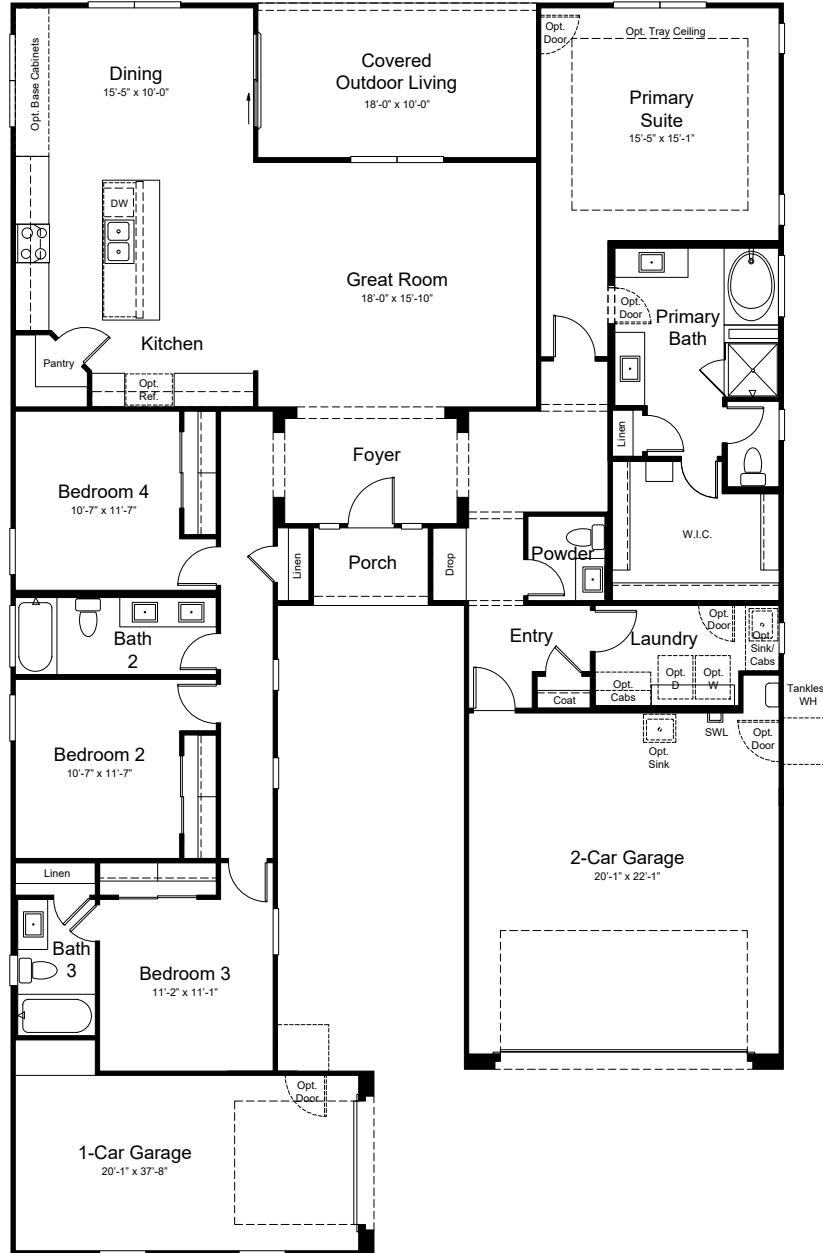

5024 - Cascade
Artisan at Asante
Passage Collection

Elevation A

5024 - Cascade
Artisan at Asante
Passage Collection

Elevation C

Elevation E

5024 - Cascade
Artisan at Asante
Passage Collection

Elevation F

Optional Gourmet Kitchen

Optional 12080 Multi-Slide Door at Great Room

Optional Super Shower at Primary Bath

Optional Study ILO Bedroom 4

Optional Flex ILO Bedroom 4

Optional Shower ILO Tub at Bath 2

Optional Shower ILO Tub at Bath 3