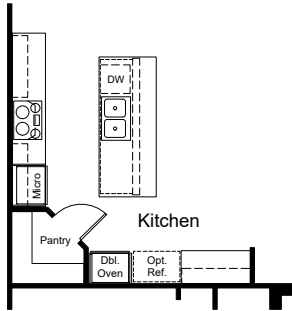

5024 - Cascade
Artisan at Asante
Passage Collection

Elevation A

5024 - Cascade
Artisan at Asante
Passage Collection

Elevation C

Elevation E

5024 - Cascade
Artisan at Asante
Passage Collection

Elevation F

Optional Gourmet Kitchen

Optional 12080 Multi-Slide Door at Great Room

Optional Super Shower at Primary Bath

Optional Study ILO Bedroom 4

Optional Flex ILO Bedroom 4

Optional Shower ILO Tub at Bath 2

Optional Shower ILO Tub at Bath 3