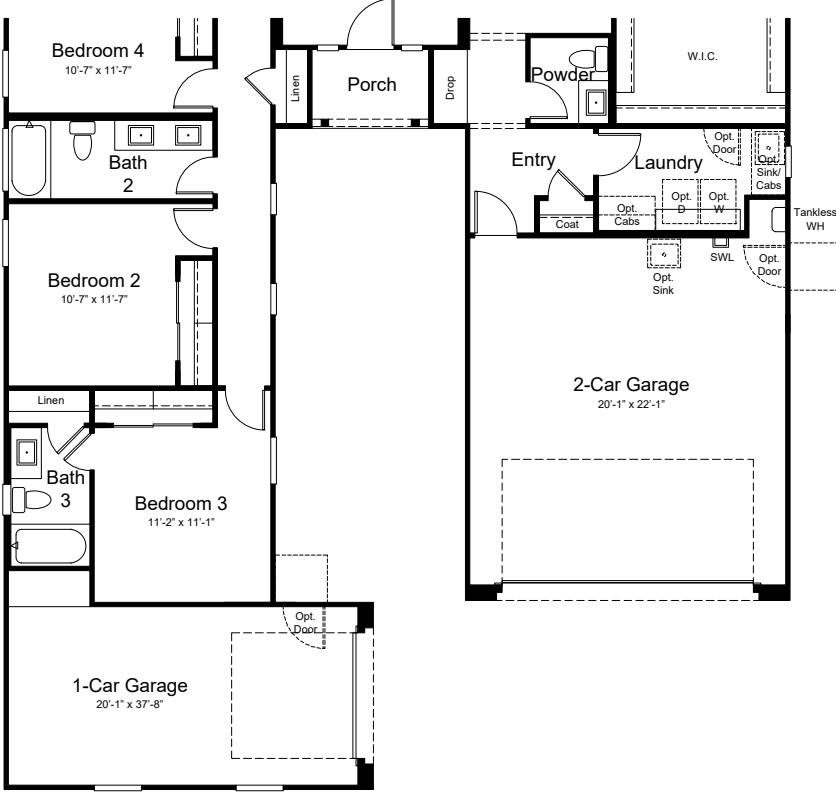

5024 - Cascade
Artisan at Asante
Passage Collection

Elevation A

5024 - Cascade
Artisan at Asante
Passage Collection

Elevation C

Elevation E

5024 - Cascade
Artisan at Asante
Passage Collection

Elevation F

Optional Gourmet Kitchen

Optional 12080 Multi-Slide Door at Great Room

Optional Super Shower at Primary Bath

Optional Study ILO Bedroom 4

Optional Flex ILO Bedroom 4

Optional Shower ILO Tub at Bath 2

Optional Shower ILO Tub at Bath 3