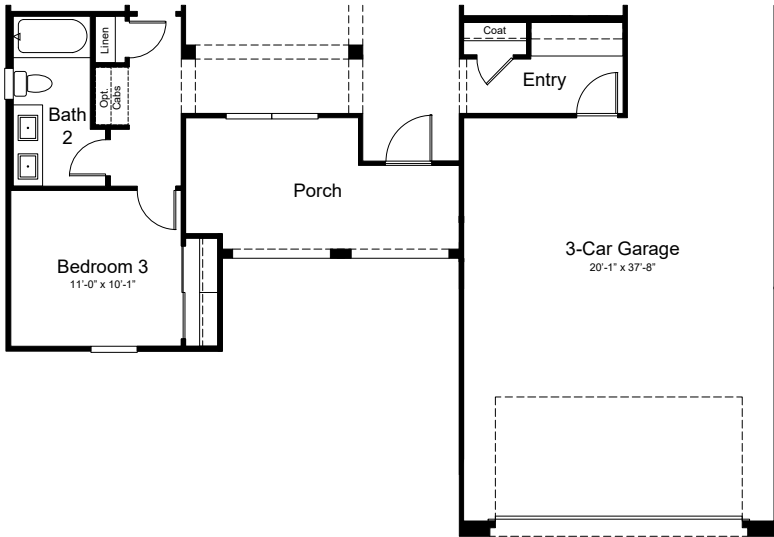

5023 - Redrock  
Artisan at Asante  
Passage Collection

Elevation C

Elevation E

Elevation F

5023 - Redrock  
Artisan at Asante  
Passage Collection

Optional 4' Garage Extension  
at Elevation A

Optional 4' Garage Extension  
at Elevation C

Optional 4' Garage Extension  
at Elevation E

Optional 4' Garage Extension  
at Elevation F

Optional Gourmet  
Kitchen

Optional 12080 Multi-Slide  
Door at Great Room

Optional Super Shower  
at Primary Bath

Optional Shower  
ILO Tub at Bath 2

Optional Study ILO  
Formal Dining

OPTIONS