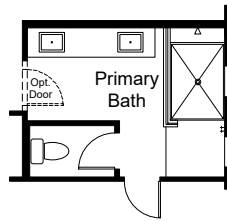

5023 - Redrock  
Artisan at Asante  
Passage Collection

Elevation C

Elevation E

Elevation F

5023 - Redrock  
Artisan at Asante  
Passage Collection

Optional 4' Garage Extension  
at Elevation A

Optional 4' Garage Extension  
at Elevation C

Optional 4' Garage Extension  
at Elevation E

Optional 4' Garage Extension  
at Elevation F

Optional Gourmet  
Kitchen

Optional 12080 Multi-Slide  
Door at Great Room

Optional Super Shower  
at Primary Bath

Optional Shower  
ILO Tub at Bath 2

Optional Study ILO  
Formal Dining

OPTIONS