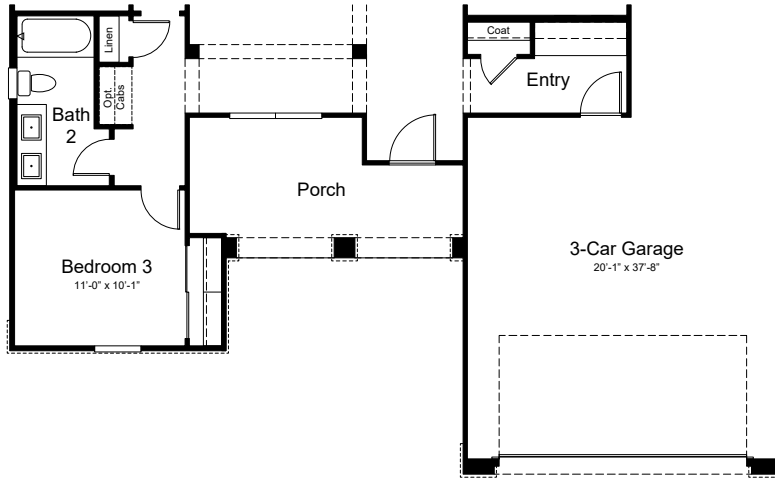

5023 - Redrock  
Artisan at Asante  
Passage Collection

Elevation C

Elevation E

Elevation F

5023 - Redrock  
Artisan at Asante  
Passage Collection

Optional 4' Garage Extension  
at Elevation A

Optional 4' Garage Extension  
at Elevation C

Optional 4' Garage Extension  
at Elevation E

Optional 4' Garage Extension  
at Elevation F

Optional Gourmet  
Kitchen

Optional 12080 Multi-Slide  
Door at Great Room

Optional Super Shower  
at Primary Bath

Optional Shower  
ILO Tub at Bath 2

Optional Study ILO  
Formal Dining

OPTIONS