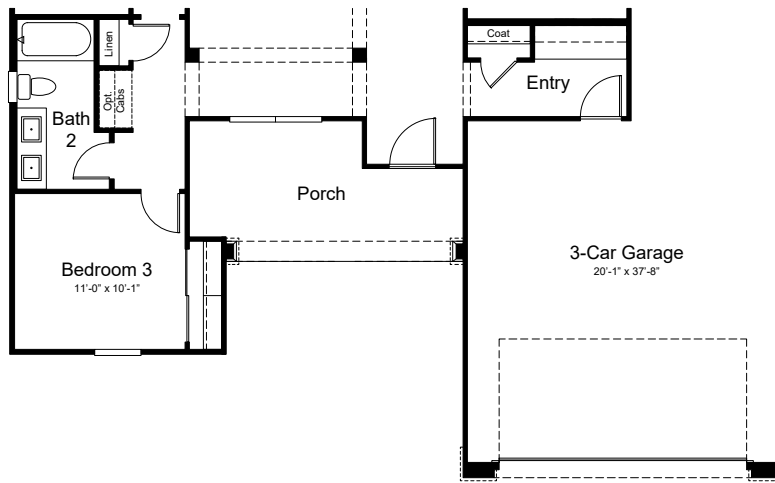

5023 - Redrock  
Artisan at Asante  
Passage Collection

Elevation C

Elevation E

Elevation F

5023 - Redrock  
Artisan at Asante  
Passage Collection

Optional 4' Garage Extension  
at Elevation A

Optional 4' Garage Extension  
at Elevation C

Optional 4' Garage Extension  
at Elevation E

Optional 4' Garage Extension  
at Elevation F

Optional Gourmet  
Kitchen

Optional 12080 Multi-Slide  
Door at Great Room

Optional Super Shower  
at Primary Bath

Optional Shower  
ILO Tub at Bath 2

Optional Study ILO  
Formal Dining

OPTIONS