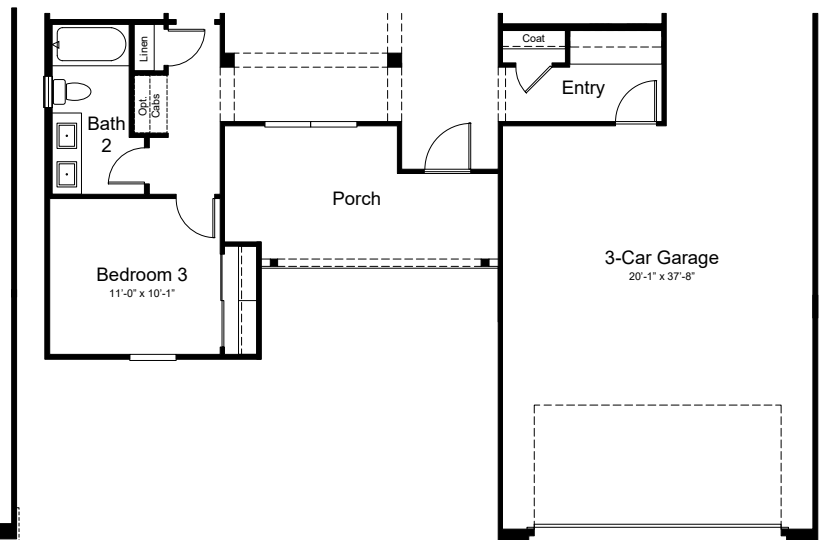

5023 - Redrock  
Artisan at Asante  
Passage Collection

Elevation C

Elevation E

Elevation F

5023 - Redrock  
Artisan at Asante  
Passage Collection

Optional 4' Garage Extension  
at Elevation A

Optional 4' Garage Extension  
at Elevation C

Optional 4' Garage Extension  
at Elevation E

Optional 4' Garage Extension  
at Elevation F

Optional Gourmet  
Kitchen

Optional 12080 Multi-Slide  
Door at Great Room

Optional Super Shower  
at Primary Bath

Optional Shower  
ILO Tub at Bath 2

Optional Study ILO  
Formal Dining

OPTIONS