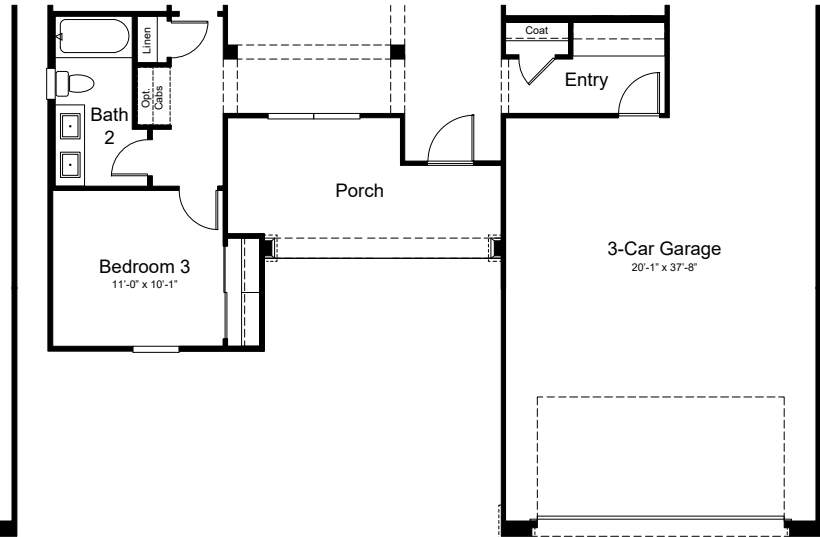

5023 - Redrock  
Artisan at Asante  
Passage Collection

Elevation C

Elevation E

Elevation F

5023 - Redrock  
Artisan at Asante  
Passage Collection

Optional 4' Garage Extension  
at Elevation A

Optional 4' Garage Extension  
at Elevation C

Optional 4' Garage Extension  
at Elevation E

Optional 4' Garage Extension  
at Elevation F

Optional Gourmet  
Kitchen

Optional 12080 Multi-Slide  
Door at Great Room

Optional Super Shower  
at Primary Bath

Optional Shower  
ILO Tub at Bath 2

Optional Study ILO  
Formal Dining

OPTIONS