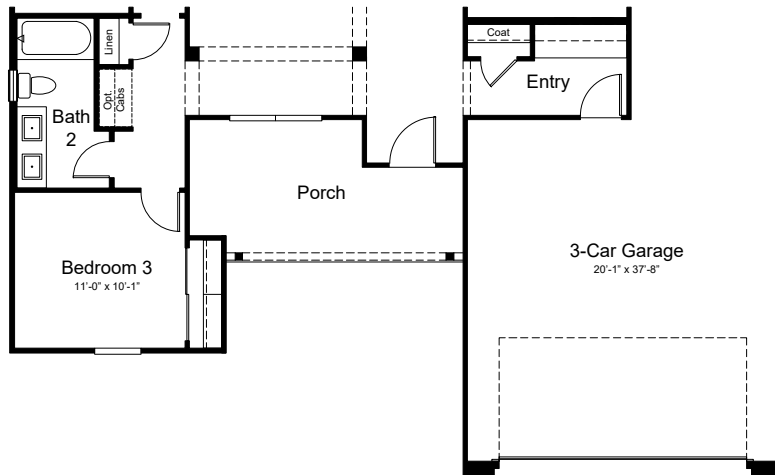

5023 - Redrock  
Artisan at Asante  
Passage Collection

Elevation C

Elevation E

Elevation F

5023 - Redrock  
Artisan at Asante  
Passage Collection

Optional 4' Garage Extension  
at Elevation A

Optional 4' Garage Extension  
at Elevation C

Optional 4' Garage Extension  
at Elevation E

Optional 4' Garage Extension  
at Elevation F

Optional Gourmet  
Kitchen

Optional 12080 Multi-Slide  
Door at Great Room

Optional Super Shower  
at Primary Bath

Optional Shower  
ILO Tub at Bath 2

Optional Study ILO  
Formal Dining

OPTIONS