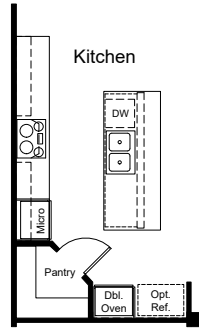

5023 - Redrock  
Artisan at Asante  
Passage Collection

Elevation C

Elevation E

Elevation F

5023 - Redrock  
Artisan at Asante  
Passage Collection

Optional 4' Garage Extension  
at Elevation A

Optional 4' Garage Extension  
at Elevation C

Optional 4' Garage Extension  
at Elevation E

Optional 4' Garage Extension  
at Elevation F

Optional Gourmet  
Kitchen

Optional 12080 Multi-Slide  
Door at Great Room

Optional Super Shower  
at Primary Bath

Optional Shower  
ILO Tub at Bath 2

Optional Study ILO  
Formal Dining

OPTIONS