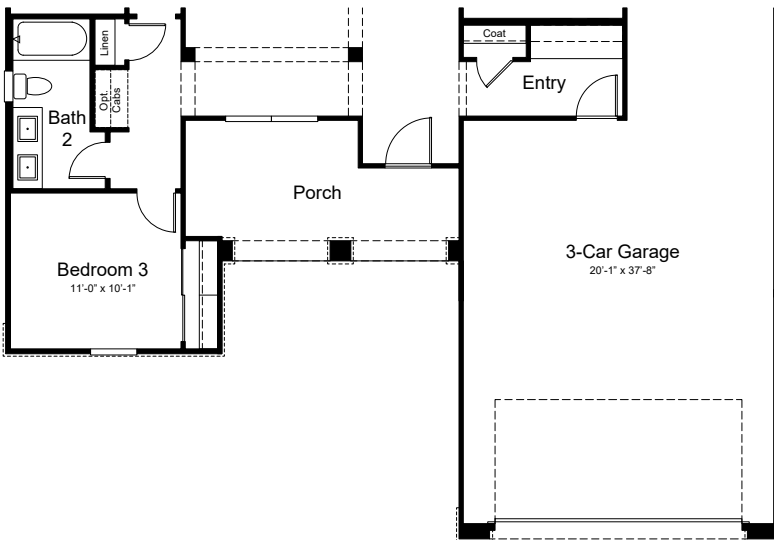

5023 - Redrock  
Artisan at Asante  
Passage Collection

Elevation C

Elevation E

Elevation F

5023 - Redrock  
Artisan at Asante  
Passage Collection

Optional 4' Garage Extension  
at Elevation A

Optional 4' Garage Extension  
at Elevation C

Optional 4' Garage Extension  
at Elevation E

Optional 4' Garage Extension  
at Elevation F

Optional Gourmet  
Kitchen

Optional 12080 Multi-Slide  
Door at Great Room

Optional Super Shower  
at Primary Bath

Optional Shower  
ILO Tub at Bath 2

Optional Study ILO  
Formal Dining

OPTIONS