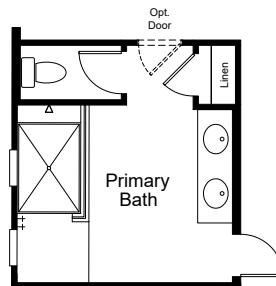

4026 MG - Caliber  
Artisan at Asante  
Encore Collection

Elevation A

4026 MG - Caliber

Artisan at Asante  
Encore Collection

Elevation E

Elevation F

Optional 4' Garage Extension  
at Elevation A

Optional 4' Garage Extension  
at Elevation E

Optional 4' Garage Extension  
at Elevation F

Optional 12080 Multi-Slide  
Door at Great Room

Optional W.I.C. 2 ILO Tech

Optional Gourmet Kitchen

Optional Shower ILO  
Tub at Bath 3

Optional Super Shower  
at Primary Bath