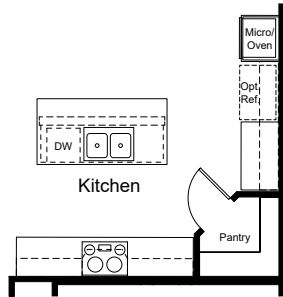

4026 MG - Caliber  
Artisan at Asante  
Encore Collection

Elevation A

4026 MG - Caliber

Artisan at Asante  
Encore Collection

Elevation E

Elevation F

Optional 4' Garage Extension  
at Elevation A

Optional 4' Garage Extension  
at Elevation E

Optional 4' Garage Extension  
at Elevation F

Optional 12080 Multi-Slide  
Door at Great Room

Optional W.I.C. 2 ILO Tech

Optional Gourmet Kitchen

Optional Shower ILO  
Tub at Bath 3

Optional Super Shower  
at Primary Bath