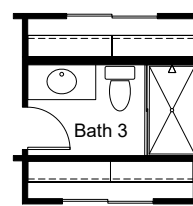

4026 MG - Caliber  
Artisan at Asante  
Encore Collection

Elevation A

4026 MG - Caliber

Artisan at Asante  
Encore Collection

Elevation E

Elevation F

Optional 4' Garage Extension  
at Elevation A

Optional 4' Garage Extension  
at Elevation E

Optional 4' Garage Extension  
at Elevation F

Optional 12080 Multi-Slide  
Door at Great Room

Optional W.I.C. 2 ILO Tech

Optional Gourmet Kitchen

Optional Shower ILO  
Tub at Bath 3

Optional Super Shower  
at Primary Bath