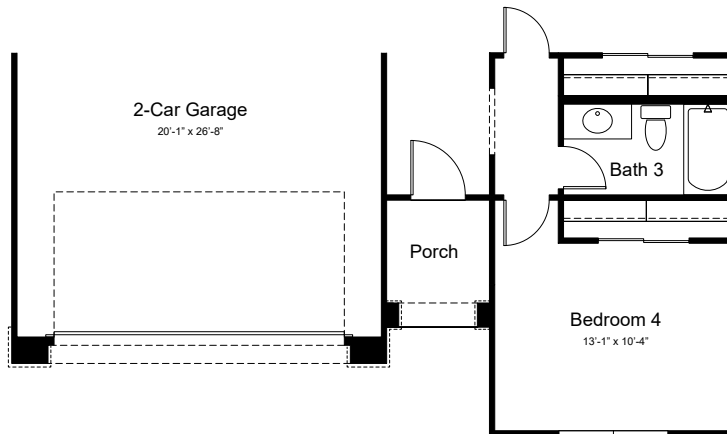

4026 MG - Caliber  
Artisan at Asante  
Encore Collection

Elevation A

4026 MG - Caliber

Artisan at Asante  
Encore Collection

Elevation E

Elevation F

Optional 4' Garage Extension  
at Elevation A

Optional 4' Garage Extension  
at Elevation E

Optional 4' Garage Extension  
at Elevation F

Optional 12080 Multi-Slide  
Door at Great Room

Optional W.I.C. 2 ILO Tech

Optional Gourmet Kitchen

Optional Shower ILO  
Tub at Bath 3

Optional Super Shower  
at Primary Bath