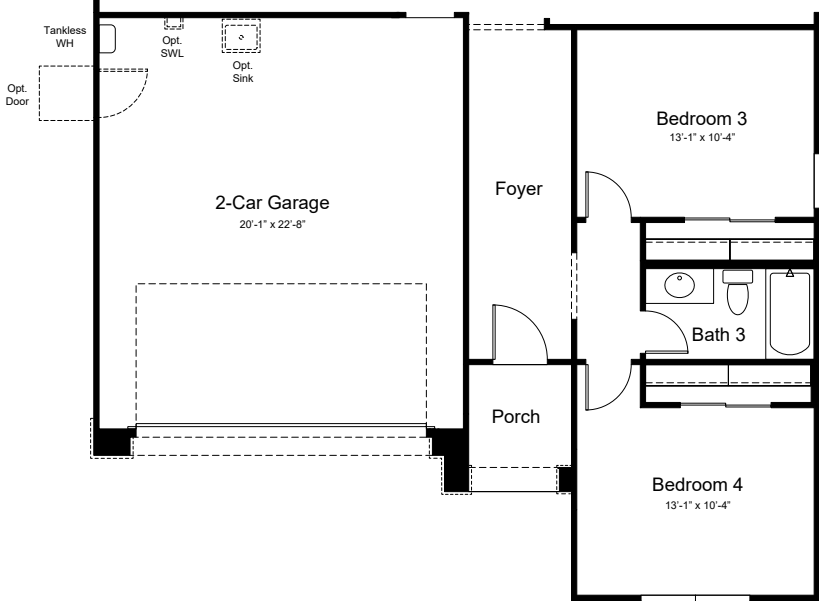

4026 MG - Caliber  
Artisan at Asante  
Encore Collection

Elevation A

4026 MG - Caliber

Artisan at Asante  
Encore Collection

Elevation E

Elevation F

Optional 4' Garage Extension  
at Elevation A

Optional 4' Garage Extension  
at Elevation E

Optional 4' Garage Extension  
at Elevation F

Optional 12080 Multi-Slide  
Door at Great Room

Optional W.I.C. 2 ILO Tech

Optional Gourmet Kitchen

Optional Shower ILO  
Tub at Bath 3

Optional Super Shower  
at Primary Bath