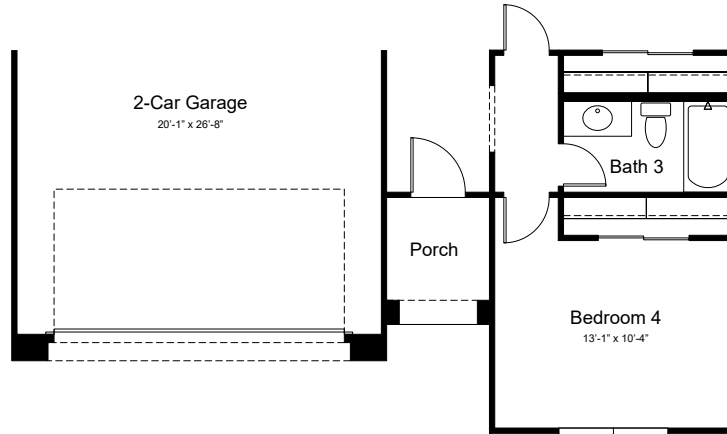

4026 MG - Caliber  
Artisan at Asante  
Encore Collection

Elevation A

4026 MG - Caliber

Artisan at Asante  
Encore Collection

Elevation E

Elevation F

Optional 4' Garage Extension  
at Elevation A

Optional 4' Garage Extension  
at Elevation E

Optional 4' Garage Extension  
at Elevation F

Optional 12080 Multi-Slide  
Door at Great Room

Optional W.I.C. 2 ILO Tech

Optional Gourmet Kitchen

Optional Shower ILO  
Tub at Bath 3

Optional Super Shower  
at Primary Bath