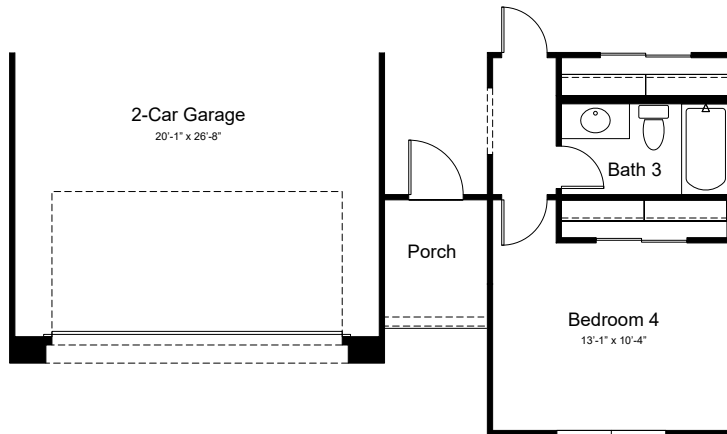

4026 MG - Caliber  
Artisan at Asante  
Encore Collection

Elevation A

4026 MG - Caliber

Artisan at Asante  
Encore Collection

Elevation E

Elevation F

Optional 4' Garage Extension  
at Elevation A

Optional 4' Garage Extension  
at Elevation E

Optional 4' Garage Extension  
at Elevation F

Optional 12080 Multi-Slide  
Door at Great Room

Optional W.I.C. 2 ILO Tech

Optional Gourmet Kitchen

Optional Shower ILO  
Tub at Bath 3

Optional Super Shower  
at Primary Bath