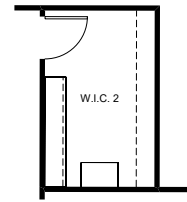

4026 MG - Caliber  
Artisan at Asante  
Encore Collection

Elevation A

4026 MG - Caliber

Artisan at Asante  
Encore Collection

Elevation E

Elevation F

Optional 4' Garage Extension  
at Elevation A

Optional 4' Garage Extension  
at Elevation E

Optional 4' Garage Extension  
at Elevation F

Optional 12080 Multi-Slide  
Door at Great Room

Optional W.I.C. 2 ILO Tech

Optional Gourmet Kitchen

Optional Shower ILO  
Tub at Bath 3

Optional Super Shower  
at Primary Bath