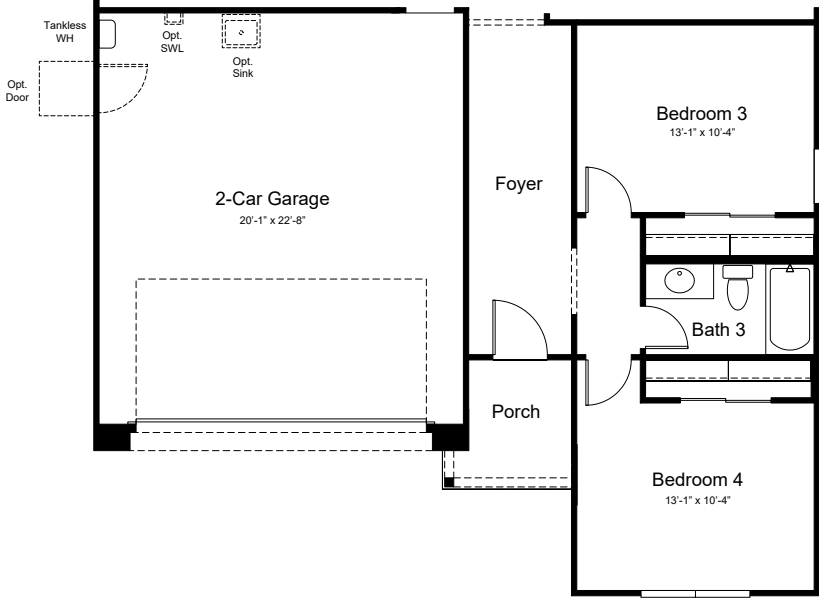

4026 MG - Caliber  
Artisan at Asante  
Encore Collection

Elevation A

4026 MG - Caliber

Artisan at Asante  
Encore Collection

Elevation E

Elevation F

Optional 4' Garage Extension  
at Elevation A

Optional 4' Garage Extension  
at Elevation E

Optional 4' Garage Extension  
at Elevation F

Optional 12080 Multi-Slide  
Door at Great Room

Optional W.I.C. 2 ILO Tech

Optional Gourmet Kitchen

Optional Shower ILO  
Tub at Bath 3

Optional Super Shower  
at Primary Bath