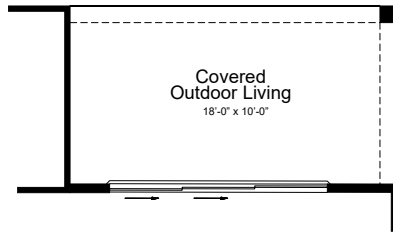

4026 MG - Caliber  
Artisan at Asante  
Encore Collection

Elevation A

4026 MG - Caliber

Artisan at Asante  
Encore Collection

Elevation E

Elevation F

Optional 4' Garage Extension  
at Elevation A

Optional 4' Garage Extension  
at Elevation E

Optional 4' Garage Extension  
at Elevation F

Optional 12080 Multi-Slide  
Door at Great Room

Optional W.I.C. 2 ILO Tech

Optional Gourmet Kitchen

Optional Shower ILO  
Tub at Bath 3

Optional Super Shower  
at Primary Bath