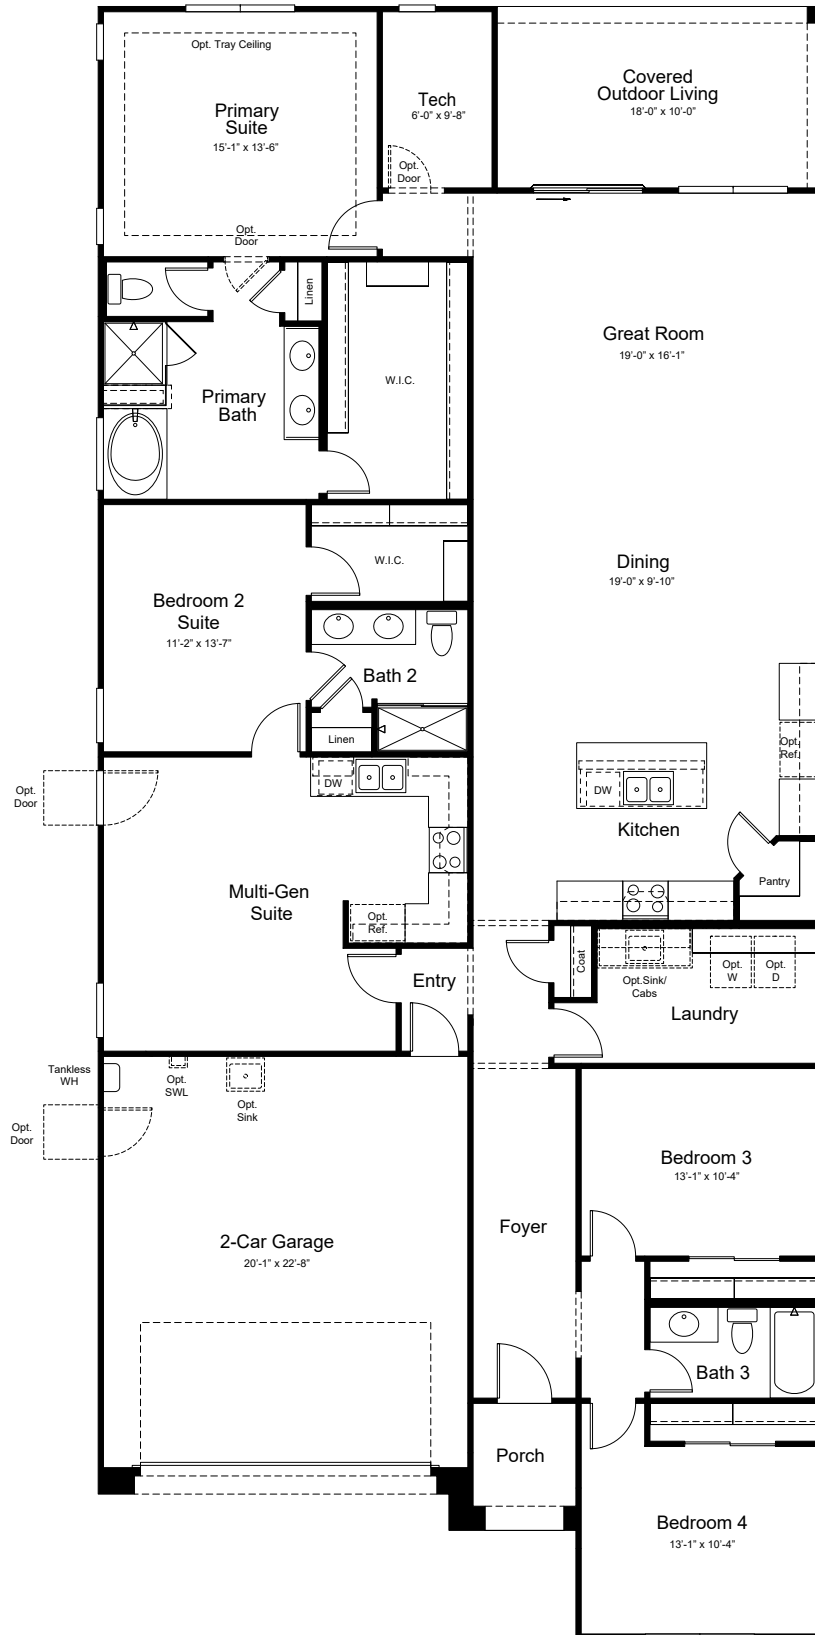

4026 MG - Caliber  
Artisan at Asante  
Encore Collection

Elevation A

4026 MG - Caliber

Artisan at Asante  
Encore Collection

Elevation E

Elevation F

Optional 4' Garage Extension  
at Elevation A

Optional 4' Garage Extension  
at Elevation E

Optional 4' Garage Extension  
at Elevation F

Optional 12080 Multi-Slide  
Door at Great Room

Optional W.I.C. 2 ILO Tech

Optional Gourmet Kitchen

Optional Shower ILO  
Tub at Bath 3

Optional Super Shower  
at Primary Bath