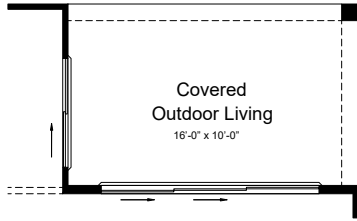

4026 - Legacy
Artisan at Asante
Encore Collection

Floor 1
Elevation A

4026 - Legacy
Artisan at Asante
Encore Collection

Floor 1
Elevation E

Floor 1
Elevation F

Optional 4' Garage Extension
at Elevation A

Optional 4' Garage Extension
at Elevation E

Optional 4' Garage Extension
at Elevation F

4026 - Legacy
Artisan at Asante
Encore Collection

Floor 2
Elevation A

Optional 12080 Multi-Slide Door at Great Room

Optional Bedroom 4 w Bath 3 ILO Flex w Powder