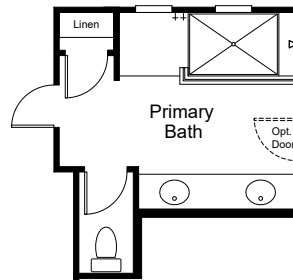

Optional 4' Garage Extension
at Elevation F

4026 - Legacy
Artisan at Asante
Encore Collection

Floor 2
Elevation A

Optional 12080 Multi-Slide Door at Great Room

Optional Bedroom 4 w Bath 3 ILO Flex w Powder

Optional Sitting ILO Tech

Optional Gourmet Kitchen

Optional Shower ILO Tub at Bath 2

Optional W.I.C 2 ILO Tech

Optional Super Shower at Primary Bath

OPTIONS