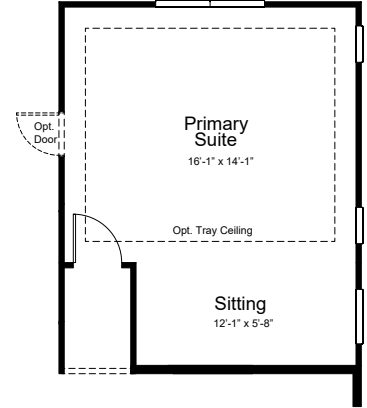

4026 - Legacy
Artisan at Asante
Encore Collection

Floor 1
Elevation A

4026 - Legacy
Artisan at Asante
Encore Collection

Floor 1
Elevation E

Floor 1
Elevation F

Optional 4' Garage Extension
at Elevation A

Optional 4' Garage Extension
at Elevation E

Optional 4' Garage Extension
at Elevation F

4026 - Legacy
Artisan at Asante
Encore Collection

Floor 2
Elevation A

Optional 12080 Multi-Slide Door at Great Room

Optional Bedroom 4 w Bath 3 ILO Flex w Powder

Optional Sitting ILO Tech

Optional Gourmet Kitchen

Optional Shower ILO Tub at Bath 2

Optional W.I.C 2 ILO Tech

Optional Super Shower at Primary Bath

OPTIONS