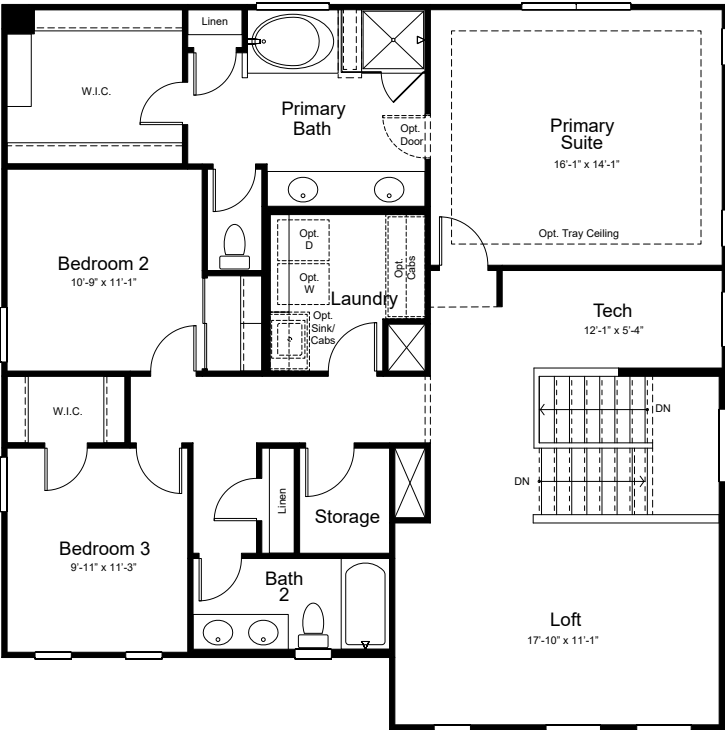

4026 - Legacy
Artisan at Asante
Encore Collection

Floor 1
Elevation A

4026 - Legacy
Artisan at Asante
Encore Collection

Floor 1
Elevation E

Floor 1
Elevation F

Optional 4' Garage Extension
at Elevation A

Optional 4' Garage Extension
at Elevation E

Optional 4' Garage Extension
at Elevation F

4026 - Legacy
Artisan at Asante
Encore Collection

Floor 2
Elevation A

Optional 12080 Multi-Slide Door at Great Room

Optional Bedroom 4 w Bath 3 ILO Flex w Powder

Optional Sitting ILO Tech

Optional Gourmet Kitchen

Optional Shower ILO Tub at Bath 2

Optional W.I.C 2 ILO Tech

Optional Super Shower at Primary Bath

OPTIONS