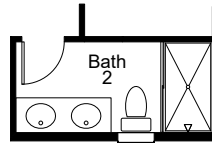

Optional 4' Garage Extension
at Elevation F

4026 - Legacy
Artisan at Asante
Encore Collection

Floor 2
Elevation A

Optional 12080 Multi-Slide Door at Great Room

Optional Bedroom 4 w Bath 3 ILO Flex w Powder

Optional Sitting ILO Tech

Optional Gourmet Kitchen

Optional Shower ILO Tub at Bath 2

Optional W.I.C 2 ILO Tech

Optional Super Shower at Primary Bath

OPTIONS