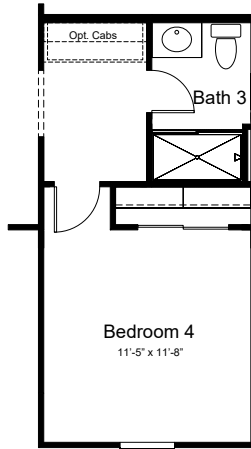

4026 - Legacy
Artisan at Asante
Encore Collection

Floor 1
Elevation A

4026 - Legacy
Artisan at Asante
Encore Collection

Floor 1
Elevation E

Floor 1
Elevation F

Optional 4' Garage Extension
at Elevation A

Optional 4' Garage Extension
at Elevation E

Optional 4' Garage Extension
at Elevation F

4026 - Legacy
Artisan at Asante
Encore Collection

Floor 2
Elevation A

Optional 12080 Multi-Slide Door at Great Room

Optional Bedroom 4 w Bath 3 ILO Flex w Powder

Optional Sitting ILO Tech

Optional Gourmet Kitchen

Optional Shower ILO Tub at Bath 2

Optional W.I.C 2 ILO Tech

Optional Super Shower at Primary Bath

OPTIONS