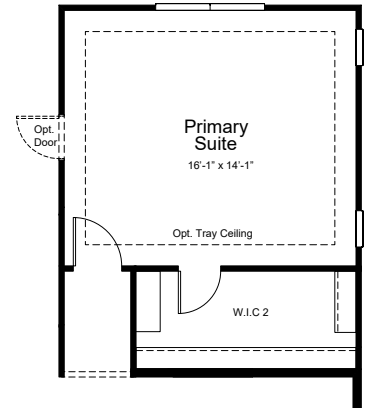

4026 - Legacy
Artisan at Asante
Encore Collection

Floor 1
Elevation A

4026 - Legacy
Artisan at Asante
Encore Collection

Floor 1
Elevation E

Floor 1
Elevation F

Optional 4' Garage Extension
at Elevation A

Optional 4' Garage Extension
at Elevation E

Optional 4' Garage Extension
at Elevation F

4026 - Legacy
Artisan at Asante
Encore Collection

Floor 2
Elevation A

Optional 12080 Multi-Slide Door at Great Room

Optional Bedroom 4 w Bath 3 ILO Flex w Powder

Optional Sitting ILO Tech

Optional Gourmet Kitchen

Optional Shower ILO Tub at Bath 2

Optional W.I.C 2 ILO Tech

Optional Super Shower at Primary Bath

OPTIONS