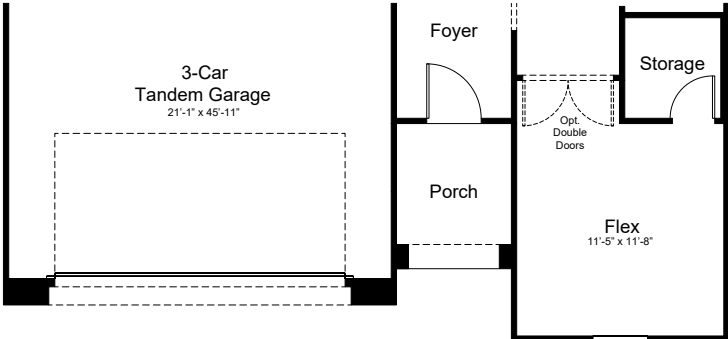

4026 - Legacy
Artisan at Asante
Encore Collection

Floor 1
Elevation A

4026 - Legacy
Artisan at Asante
Encore Collection

Floor 1
Elevation E

Floor 1
Elevation F

Optional 4' Garage Extension
at Elevation A

Optional 4' Garage Extension
at Elevation E

Optional 4' Garage Extension
at Elevation F

4026 - Legacy
Artisan at Asante
Encore Collection

Floor 2
Elevation A

Optional 12080 Multi-Slide Door at Great Room

Optional Bedroom 4 w Bath 3 ILO Flex w Powder

Optional Sitting ILO Tech

Optional Gourmet Kitchen

Optional Shower ILO Tub at Bath 2

Optional W.I.C 2 ILO Tech

Optional Super Shower at Primary Bath

OPTIONS