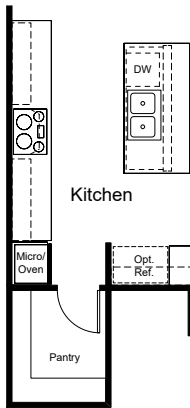

4026 - Legacy
Artisan at Asante
Encore Collection

Floor 1
Elevation A

4026 - Legacy
Artisan at Asante
Encore Collection

Floor 1
Elevation E

Floor 1
Elevation F

Optional 4' Garage Extension
at Elevation A

Optional 4' Garage Extension
at Elevation E

Optional 4' Garage Extension
at Elevation F

4026 - Legacy
Artisan at Asante
Encore Collection

Floor 2
Elevation A

Optional 12080 Multi-Slide Door at Great Room

Optional Bedroom 4 w Bath 3 ILO Flex w Powder

Optional Sitting ILO Tech

Optional Gourmet Kitchen

Optional Shower ILO Tub at Bath 2

Optional W.I.C 2 ILO Tech

Optional Super Shower at Primary Bath

OPTIONS