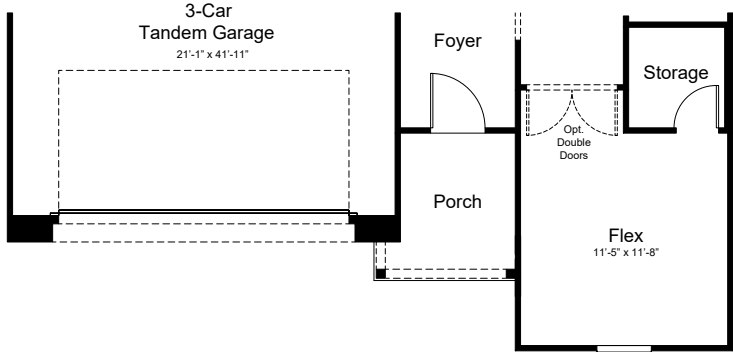

4026 - Legacy
Artisan at Asante
Encore Collection

Floor 1
Elevation A

4026 - Legacy
Artisan at Asante
Encore Collection

Floor 1
Elevation E

Floor 1
Elevation F

Optional 4' Garage Extension
at Elevation A

Optional 4' Garage Extension
at Elevation E

Optional 4' Garage Extension
at Elevation F

4026 - Legacy
Artisan at Asante
Encore Collection

Floor 2
Elevation A

Optional 12080 Multi-Slide Door at Great Room

Optional Bedroom 4 w Bath 3 ILO Flex w Powder

Optional Sitting ILO Tech

Optional Gourmet Kitchen

Optional Shower ILO Tub at Bath 2

Optional W.I.C 2 ILO Tech

Optional Super Shower at Primary Bath

OPTIONS