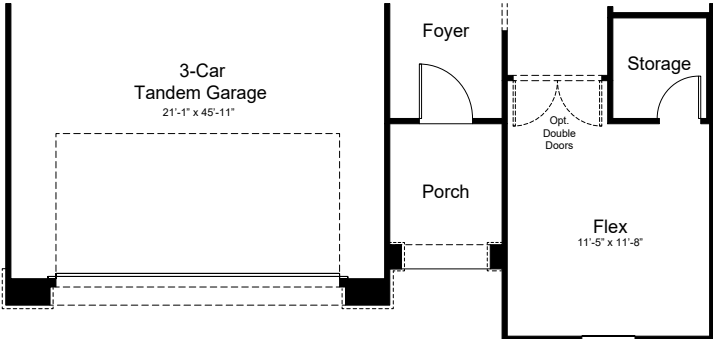

4026 - Legacy
Artisan at Asante
Encore Collection

Floor 1
Elevation A

4026 - Legacy
Artisan at Asante
Encore Collection

Floor 1
Elevation E

Floor 1
Elevation F

Optional 4' Garage Extension
at Elevation A

Optional 4' Garage Extension
at Elevation E

Optional 4' Garage Extension
at Elevation F

4026 - Legacy
Artisan at Asante
Encore Collection

Floor 2
Elevation A

Optional 12080 Multi-Slide Door at Great Room

Optional Bedroom 4 w Bath 3 ILO Flex w Powder