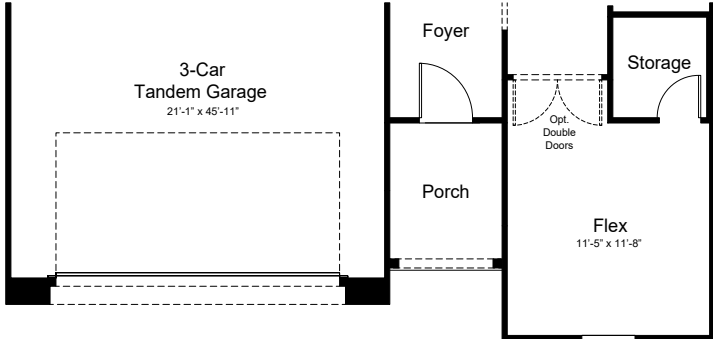

4026 - Legacy
Artisan at Asante
Encore Collection

Floor 1
Elevation A

4026 - Legacy
Artisan at Asante
Encore Collection

Floor 1
Elevation E

Floor 1
Elevation F

Optional 4' Garage Extension
at Elevation A

Optional 4' Garage Extension
at Elevation E

Optional 4' Garage Extension
at Elevation F

4026 - Legacy
Artisan at Asante
Encore Collection

Floor 2
Elevation A

Optional 12080 Multi-Slide Door at Great Room

Optional Bedroom 4 w Bath 3 ILO Flex w Powder

Optional Sitting ILO Tech

Optional Gourmet Kitchen

Optional Shower ILO Tub at Bath 2

Optional W.I.C 2 ILO Tech

Optional Super Shower at Primary Bath

OPTIONS